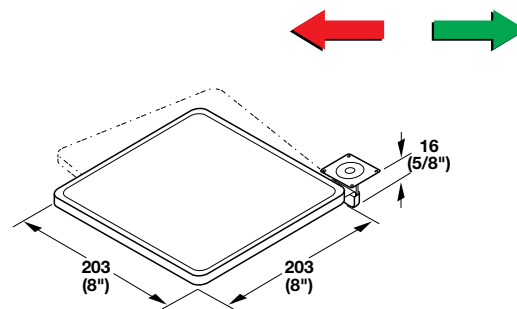

Keyboard Accessories

Tilt-N-Swivel mouse pad

- Tilts +15°/-15°
- Swivels 360°, can pivot underneath the keyboard tray when not in use
- Simple mounting via 4 pcs. wood screws (included), can be mounted on left or right side.
- Keyboard tray must have a solid core that can accept wood screws for mounting.
- Mousing surface is foam for smooth mouse operation.

Finish: epoxy powder-coated, black

Cat. No.	639.86.330
----------	------------

Packing: 1 pc.

Clip-On Wrist Rest.

- 508 mm (20") long x 64 mm (2 1/2") wide x 50 mm (2") high
- Can add comfort to existing keyboard trays.
- Clips on trays from 16 mm (5/8") to 19 mm (3/4") thick