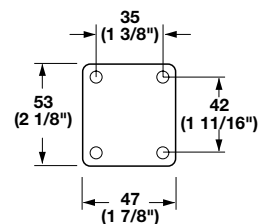

Keyboard Accessories

Tilt-N-Swivel mouse pad

- Tilts +15°/-15°
- Swivels 360°, can pivot underneath the keyboard tray when not in use
- Simple mounting via 4 pcs. wood screws (included), can be mounted on left or right side.
- Keyboard tray must have a solid core that can accept wood screws for mounting.
- Mousing surface is foam for smooth mouse operation.

Finish: epoxy powder-coated, black

Cat. No.	639.86.330
----------	------------

Packing: 1 pc.

Clip-On Wrist Rest.

- 508 mm (20") long x 64 mm (2 1/2") wide x 50 mm (2") high
- Can add comfort to existing keyboard trays.
- Clips on trays from 16 mm (5/8") to 19 mm (3/4") thick