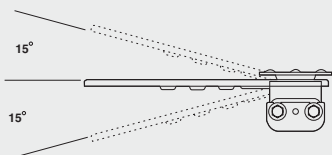

Keyboard Accessories

Tilt-N-Swivel mouse pad

- Tilts +15°/-15°
- Swivels 360°, can pivot underneath the keyboard tray when not in use
- Simple mounting via 4 pcs. wood screws (included), can be mounted on left or right side.
- Keyboard tray must have a solid core that can accept wood screws for mounting.
- Mousing surface is foam for smooth mouse operation.

Finish: epoxy powder-coated, black

Cat. No.	639.86.330
----------	------------

Packing: 1 pc.

Clip-On Wrist Rest.

- 508 mm (20") long x 64 mm (2 1/2") wide x 50 mm (2") high
- Can add comfort to existing keyboard trays.
- Clips on trays from 16 mm (5/8") to 19 mm (3/4") thick